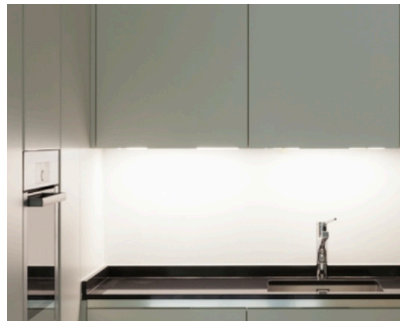

UNDER CABINET LIGHTING