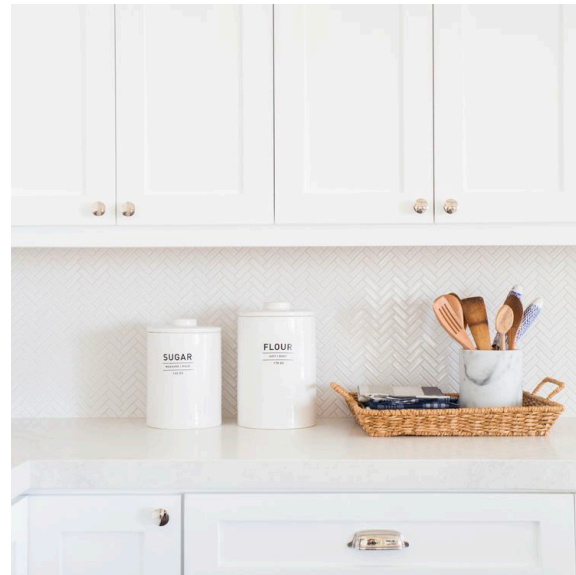

HERRINGBONE MOSAIC