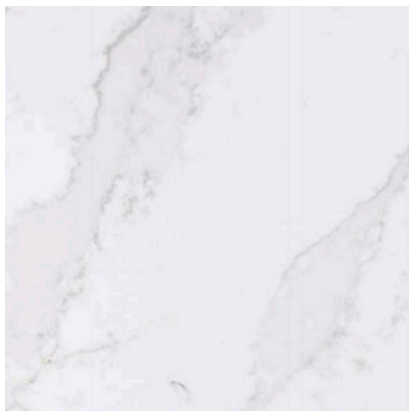

## COUNTERTOP OPTIONS

UPGRADE B

CALACATTA GOLD

BASE PACKAGE

GLAZED BRICK TILE

UPGRADE

HERRINGBONE MOSAIC