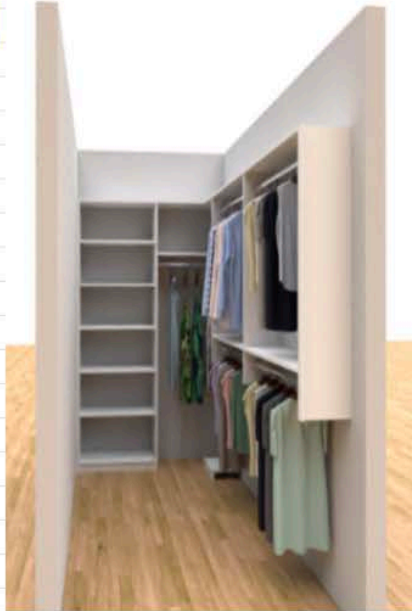

## SHOWER WALL TILE

**BASE OPTION**

Shelf and rod

**UPGRADE OPTION**

Additional shelves  
and sweater boxes

Add drawers for \$175/each