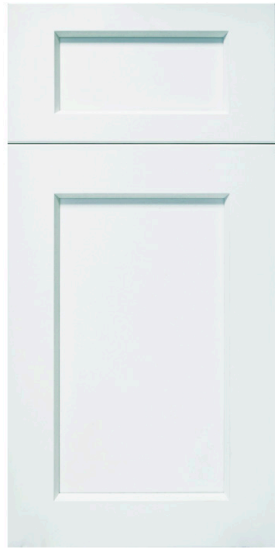

UPGRADE TWO

DOOR STYLE