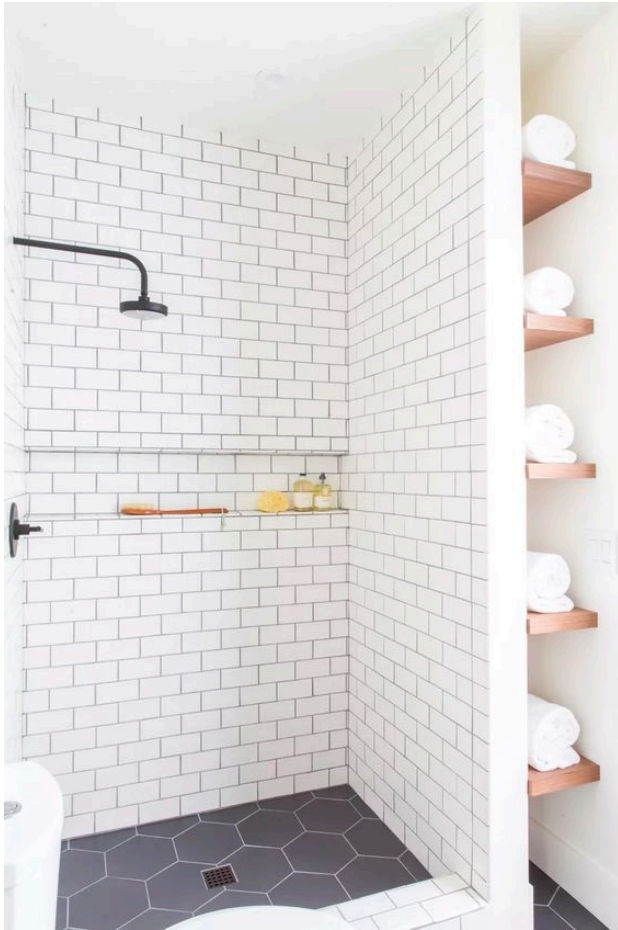

BASE PACKAGE
3X6 WHITE SUBWAY
RUNNING BOND PATTERN