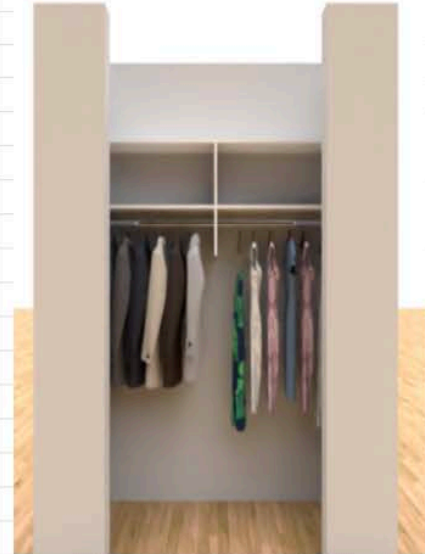

## SHOWER WALL TILE

**BASE OPTION**

Shelf and rod

**UPGRADE OPTION**

Additional shelves  
and sweater boxes

Add drawers for \$175/each