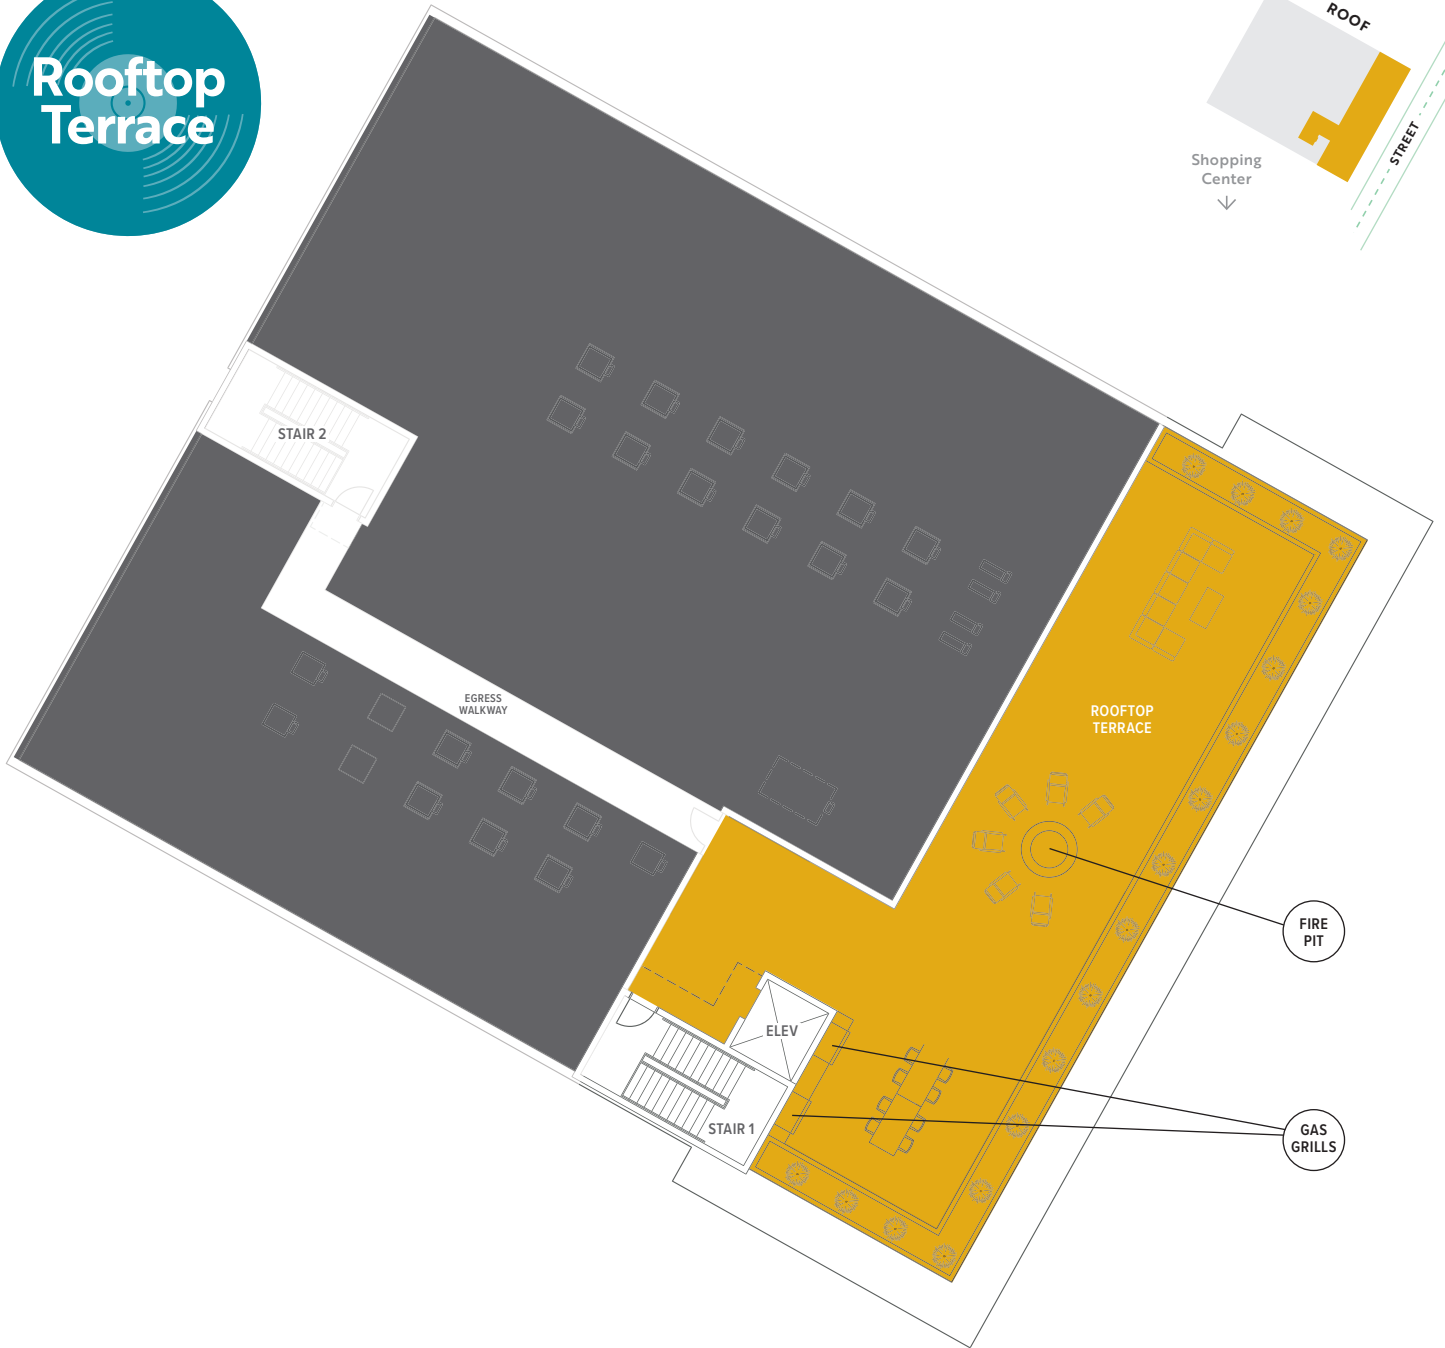

Rooftop Terrace

THE STEPHENSON

615 DANIELS STREET
RALEIGH, NC 2760

LiveTheStephenson.com

THE STEPHENSON